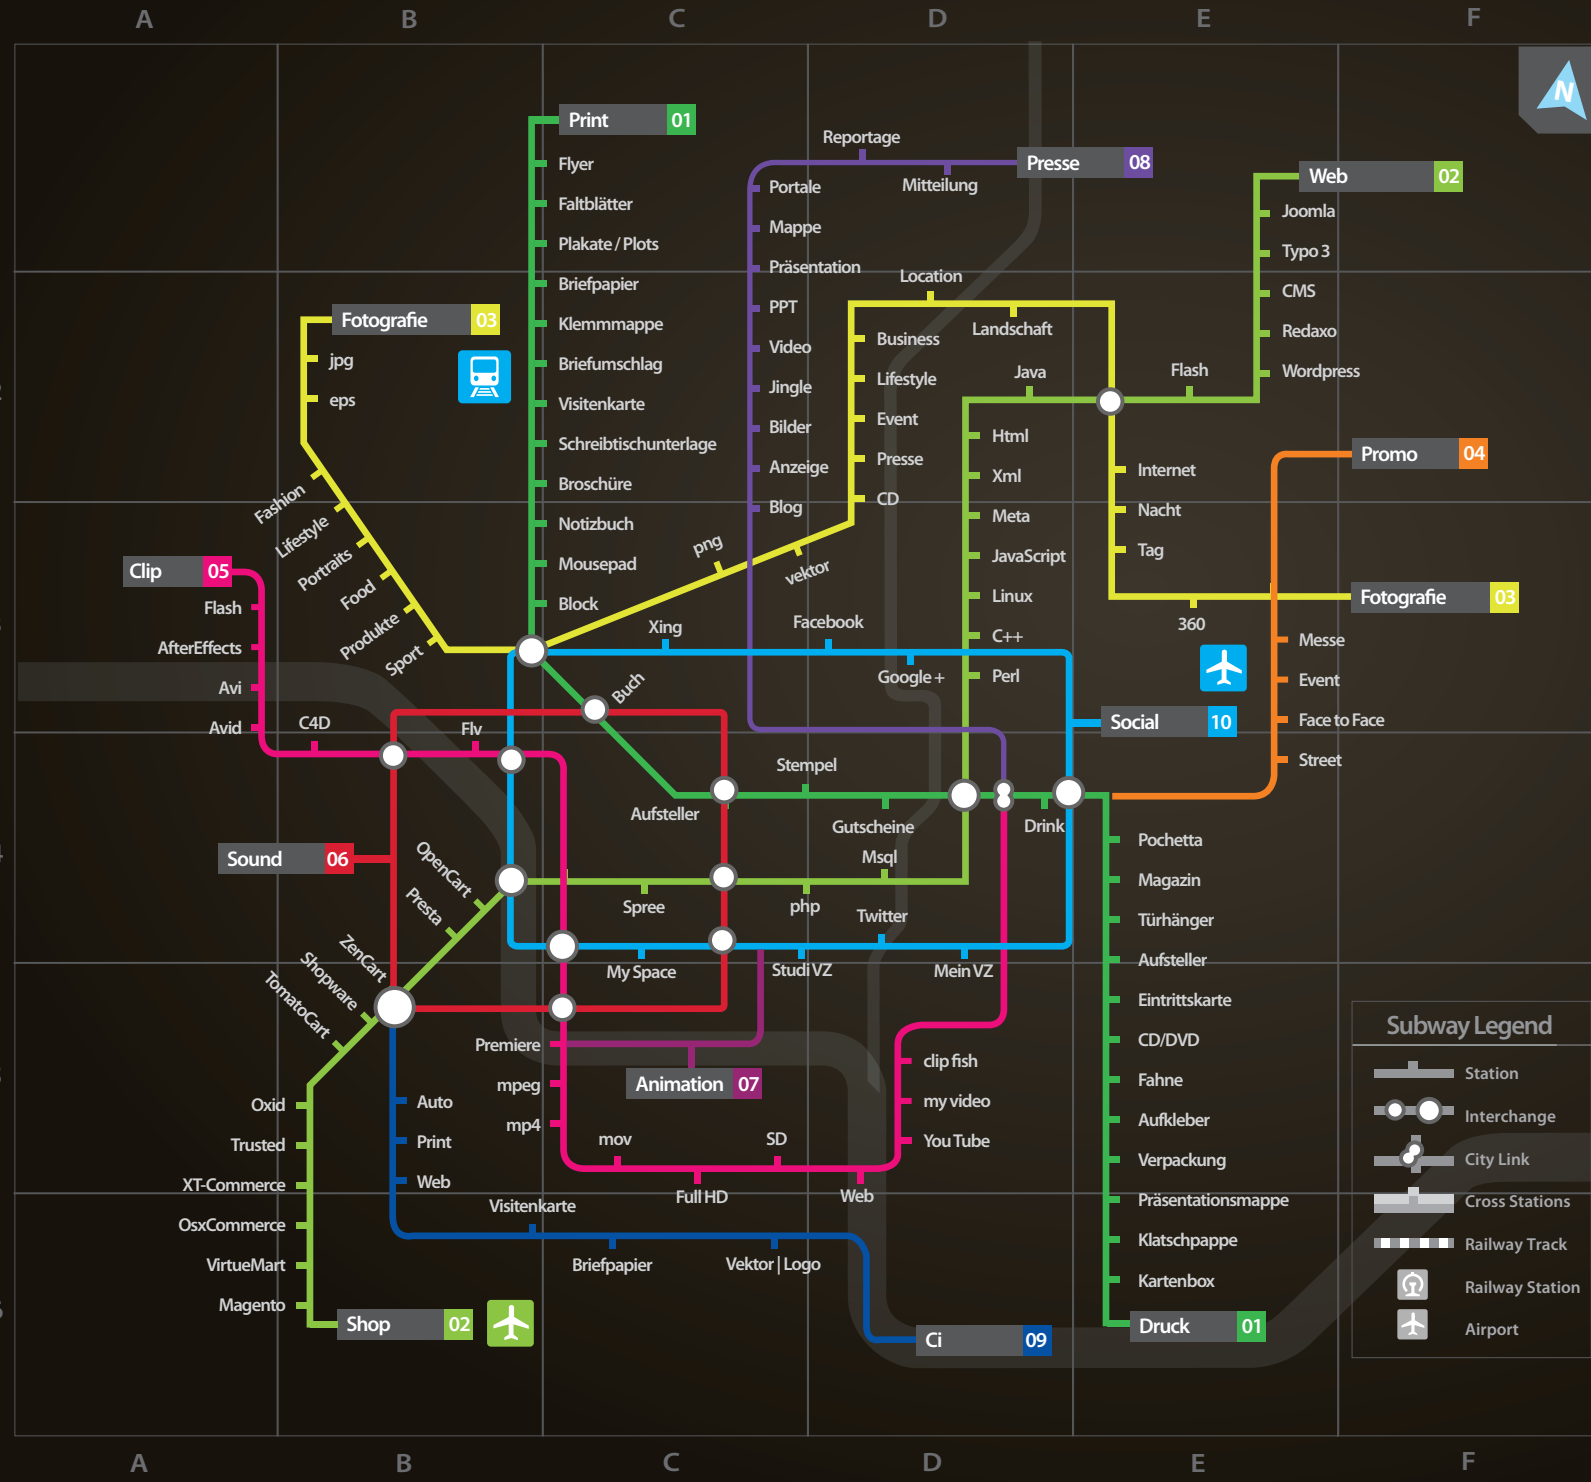

Bei uns bleiben keine Wünsche offen.

Subway Hotline
+49 212 235 660 92

Website
www.preenlay.de

Emergency contact
info@preenlay.de

SUBWAY PREENLAY STATIONS Updated on January 2012

Subway Line	Train Station	Duration
01	Flyer → Block	20mins
	Buch → Drink	30mins
	Pochetta → Kartenbox	35mins
02	Joomla → Flash	20mins
	Java → Perl	30mins
	OpenCart → Magento	35mins
03	jpg → Sport	20mins
	png → Landschaft	30mins
	Internet → 360	35mins
04	Messe → Event	20mins
	Event → Face to Face	30mins
	Face 2 Face → Street	35mins
05	Flash → C4D	20mins
	Flv → Premiere	30mins
	Full HD → You Tube	35mins
06	THX → DD	20mins
	mp3 → wav	30mins
	Promts → Music	35mins
07	Flash → C4D	20mins
	Avid → After Effects	30mins
	Gif → swf	35mins
08	Mitteilung → Reportage	20mins
	Mappe → Jingle	30mins
	Anzeige → Blog	35mins
09	Logo → Visitenkarte	20mins
	Briefpapier → Web	30mins
	Print → Auto	35mins
10	Facebook → Google +	20mins
	Twitter → Mein VZ	30mins
	Xing → My Space	35mins

Subway Legend

- Station
- Interchange
- City Link
- Cross Stations
- Railway Track
- Railway Station
- Airport

Leidenschaft die begeistert
Wir inszenieren aus Ihren Träumen und Unternehmenszielen ein perfektes Corporate Design.